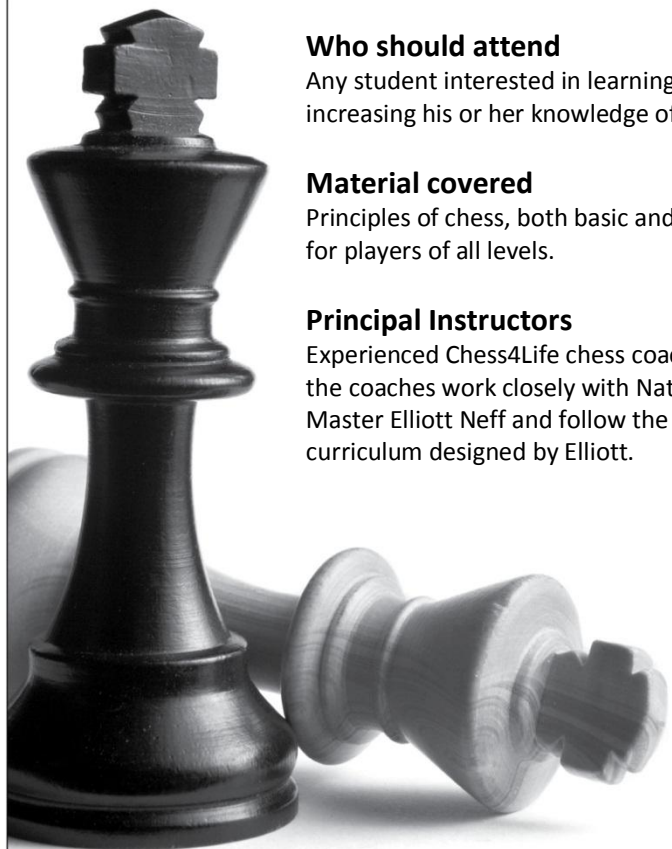

Material covered

Principles of chess, both basic and advanced, for players of all levels.

Principal Instructors

Experienced Chess4Life chess coaches. All of the coaches work closely with National Master Elliott Neff and follow the Chess4Life curriculum designed by Elliott.

Tuition

\$130 for the 10-week session.
Save \$5 if you register online.
Price goes up by \$10 one week before chess starts.
*Registration is limited and classes fill up quickly.
Register early to reserve your space!

Questions

Call the Chess4Life Center at 425-283-0549 or email kids@chess4life.com.

Chess study has shown to:

- **Increase** math skills, memory, and self confidence
- **Improve** patience, concentration, and sportsmanship